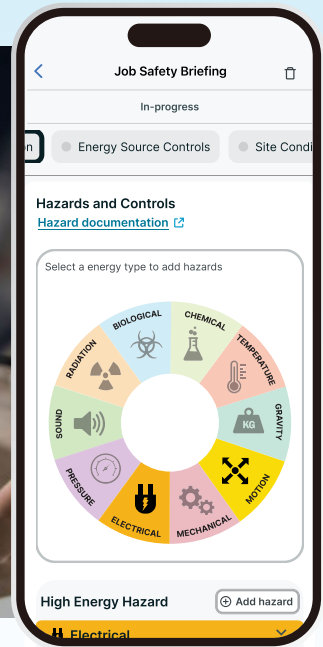

97%

to request, evaluate and secure hundreds of line crews

Itron Worker Safety

Safety Transformed at the Point of Work

Itron Worker Safety helps every crew work like your best crew by capturing and sharing real field expertise.

PRODUCT OVERVIEW

Itron Worker Safety brings the knowledge of experienced workers, the hazards they look for, the controls they use and the conditions they watch out for, into the daily workflows crews already follow. This helps teams plan better, avoid surprises and make safer decisions at the point of work. Leaders gain clearer visibility into field practices and coaching opportunities, while every completed job strengthens a continuous learning loop that makes the next job safer, smoother and more consistent.

Protect workers from injury by identifying safety threats and implementing preventive actions.

High-Energy Hazards

Learn more at itron.com

Help Every Crew Work Like Your Best Crew

Capture the expertise of experienced workers and bring it into the workflows crews already use every day. Itron Worker Safety helps teams plan jobs more effectively, recognize hazards earlier and avoid surprises in the field, leading to safer work, smoother execution and more consistent outcomes across the workforce.

Improve Hazard Recognition and Share Practical Guidance

Itron Worker Safety helps crews learn from what others have already seen on similar jobs and sites. By capturing tasks, hazards, controls and site conditions, the system provides practical guidance at the point of work so crews can identify risks earlier, apply the right controls and make better decisions in the field.