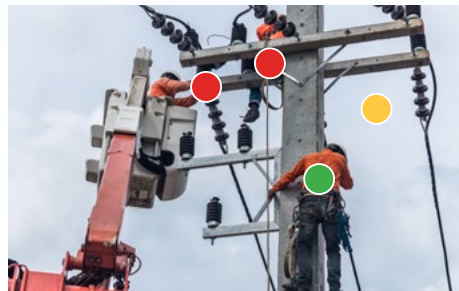

Help Every Crew Work Like Your Best Crew

Capture the expertise of experienced workers and bring it into the workflows crews already use every day. Itron Worker Safety helps teams plan jobs more effectively, recognize hazards earlier and avoid surprises in the field, leading to safer work, smoother execution and more consistent outcomes across the workforce.

Improve Hazard Recognition and Share Practical Guidance

Itron Worker Safety helps crews learn from what others have already seen on similar jobs and sites. By capturing tasks, hazards, controls and site conditions, the system provides practical guidance at the point of work so crews can identify risks earlier, apply the right controls and make better decisions in the field.

Build a Continuous Learning Loop Across the Workforce

Every job creates knowledge that can make the next job safer and more efficient. Itron Worker Safety captures and shares field expertise through Job Safety Briefs, observations and daily work planning workflows. Leaders gain clearer visibility into field practices and coaching opportunities, while crews benefit from shared learnings that strengthen safety culture over time.

OPERATIONAL RESILIENCE

Itron's software solutions use Artificial Intelligence and the latest industry science to predict and respond to emergencies, prevent damage to assets and keep people safe.

The largest energy and infrastructure companies trust Itron as their system of action to protect workers, assets, communities and the environment.

To learn more visit itron.com

We create a more resourceful world

While Itron strives to make the content of its marketing materials as timely and accurate as possible, Itron makes no claims, promises, or guarantees about the accuracy, completeness, or adequacy of, and expressly disclaims liability for errors and omissions in, such materials. No warranty of any kind, implied, expressed, or statutory, including but not limited to the warranties of non-infringement of third party rights, title, merchantability, and fitness for a particular purpose, is given with respect to the content of these marketing materials. © Copyright 2026 Itron. All rights reserved. 1021270S-01 5.26

2111 North Molter Road
Liberty Lake, WA 99019 USA