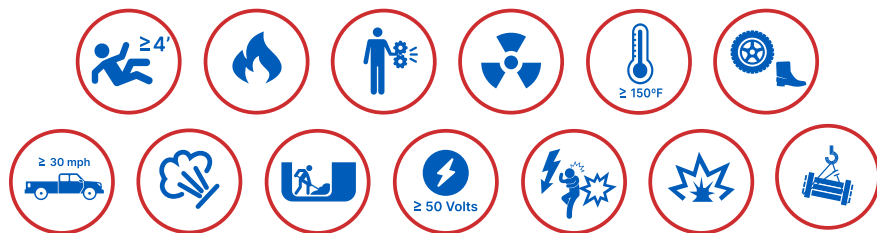

High-Energy Hazards

Learn more at itron.com